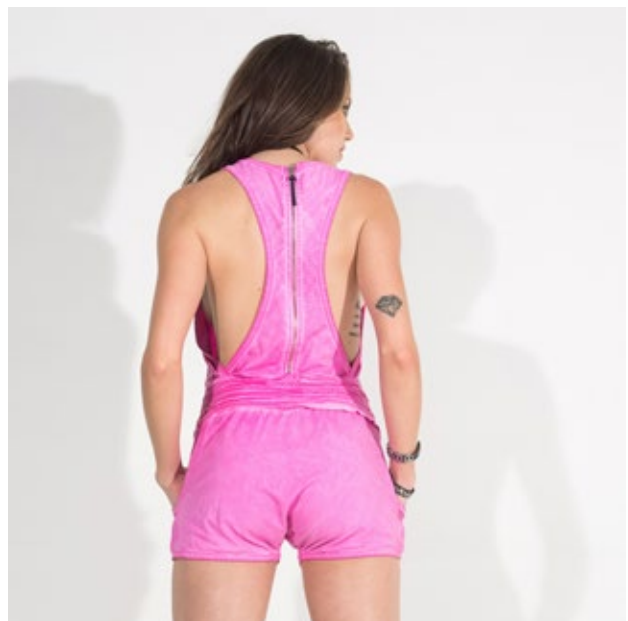

**SIZE**  S  M

**U\$ 17.09**

**SHIRT** MBL90334

**SIZE**  S  M

**U\$ 19.94**

**JUMPSUIT MMA90345**

**SIZE**  S  M

**US\$ 28.51**

**TOP** MBL90336

**SIZE**  S  M

**U\$ 17.09h**

**SHIRT** FBL80244

**SIZE**  S  M

**U\$ 19.94**

**LEGGING** FCL80242

**SIZE**  S  M